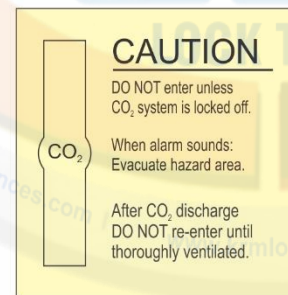

to meet
OSHA'S Lockout Tagout Standard
29 CFR, 1910.147&1910.269

www.lotoappliances.com

FIRE EQUIPMENT SIGN

FIRE EXTINGUISHER IDENTIFICATION SIGN

6516 E, H

SIZE
A=4"x4"
C=6"x6"
D=6"x8"
E=8"x8"
F=8"x10"

MATERIAL
Glow-in-the-dark
Self Adhesive
Vinyl
PVC Rigid Sheet
0.7mm to 3 mm
ACP Sheet
3 mm