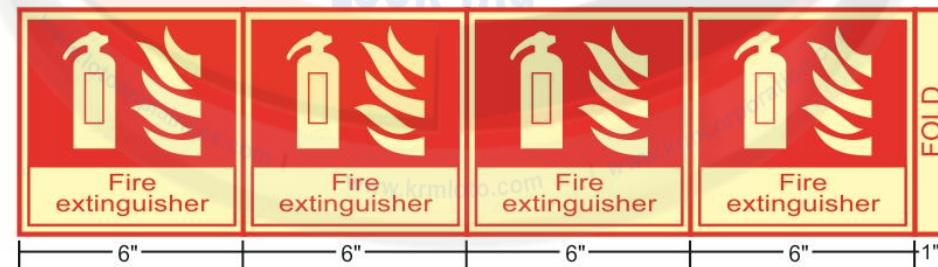

**PANORAMIC SIGNS**

6090 PA, PB, PC, PD

Three Sided Sign

Architectural Display

Four Sided hanging Sign

6090 PA, PB, PC, PD

**SIZE**

- A=4"x4"
- C=6"x6"
- D=6"x8"
- E=8"x8"
- F=8"x10"