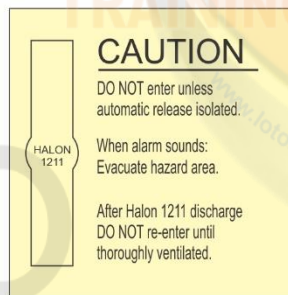

to meet
OSHA'S Lockout Tagout Standard
29 CFR, 1910.147&1910.269

www.lotoappliances.com

FIRE EQUIPMENT SIGN

FIRE EXTINGUISHER IDENTIFICATION SIGN

6515 E, H

SIZE
A=4"x4"
C=6"x6"
D=6"x8"
E=8"x8"
F=8"x10"

MATERIAL
Glow-in-the-dark
Self Adhesive
Vinyl
PVC Rigid Sheet
0.7mm to 3 mm
ACP Sheet
3 mm