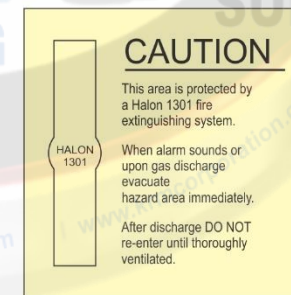

6517 E, H

**SIZE**  
A=4"x4"  
C=6"x6"  
D=6"x8"  
E=8"x8"  
F=8"x10"

**MATERIAL**  
Glow-in-the-dark  
Self Adhesive  
Vinyl  
PVC Rigid Sheet  
0.7mm to 3 mm  
ACP Sheet  
3 mm

**FIRE EQUIPMENT SIGN**

**PANORAMIC SIGNS**