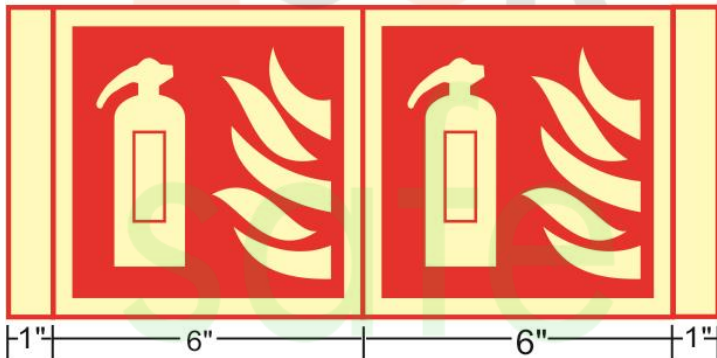

**PANORAMIC SIGNS**

6090 PA, PB, PC, PD

Three Sided Sign

Architectural Display

Four Sided hanging Sign

6090 PA, PB, PC, PD

**SIZE**

- A=4"x4"
- C=6"x6"
- D=6"x8"
- E=8"x8"
- F=8"x10"