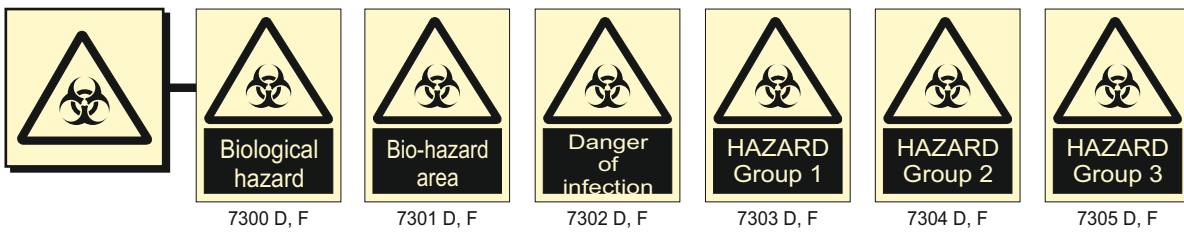

NOTE

Colour code - Blue

SIZE

D=6"x8"
F=8"x10"

MATERIAL

Glow-in-the-dark

Self Adhesive Vinyl

PVC Rigid Sheet 0.7mm to 3mm

Processed hard Aluminum Sheet (1mm)