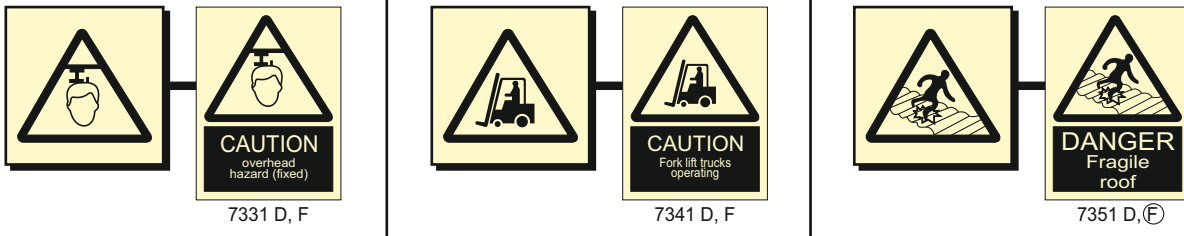

NOTE

Colour code - Blue

SIZE

D=6"x8"
F=8"x10"

MATERIAL

Glow-in-the-dark

Self Adhesive Vinyl

PVC Rigid Sheet 0.7mm to 3mm

Processed hard Aluminum Sheet (1mm)