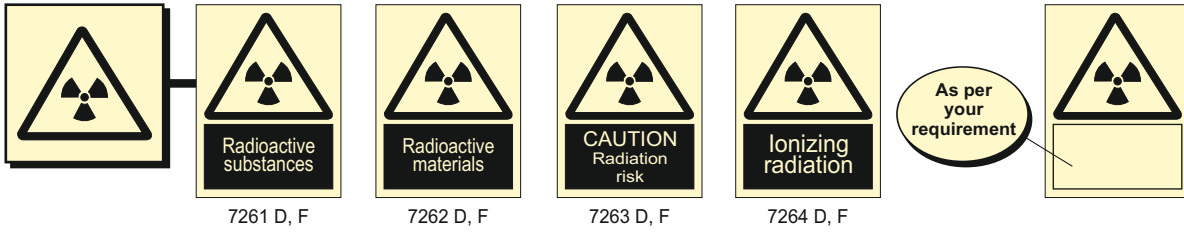

NOTE

Colour code - Blue

SIZE

D=6"x8"
F=8"x10"

MATERIAL

Glow-in-the-dark

Self Adhesive Vinyl

PVC Rigid Sheet 0.7mm to 3mm

Processed hard Aluminum Sheet (1mm)