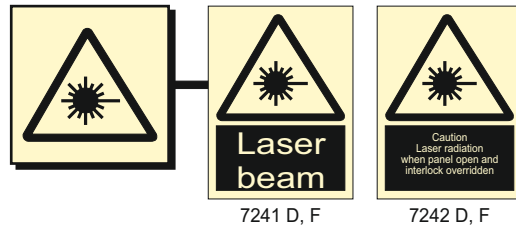

NOTE

Colour code - Blue

SIZE

D=6"x8"
F=8"x10"

MATERIAL

Glow-in-the-dark

Self Adhesive Vinyl

PVC Rigid Sheet 0.7mm to 3mm

Processed hard Aluminum Sheet (1mm)