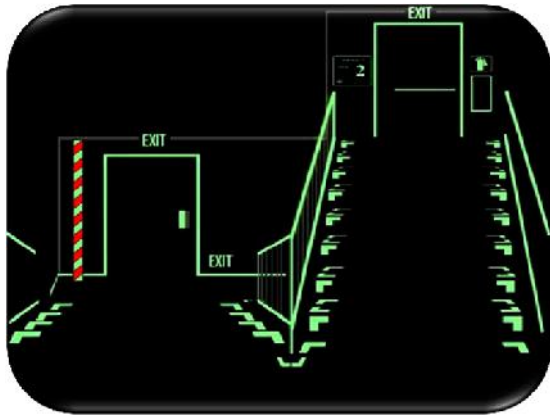

lockout@krmcorporation.com, wadhwarajinder@gmail.com,
krm.corp@yahoo.com, info@krmcorporation.com
www.krmcorporation.com, www.lockout.in
www.lockouttagouts.com, www.safetyloto.com

Contact No.: 0091 0129-4021 381
00 91 9810 291 381, 00 91 8800 544 881