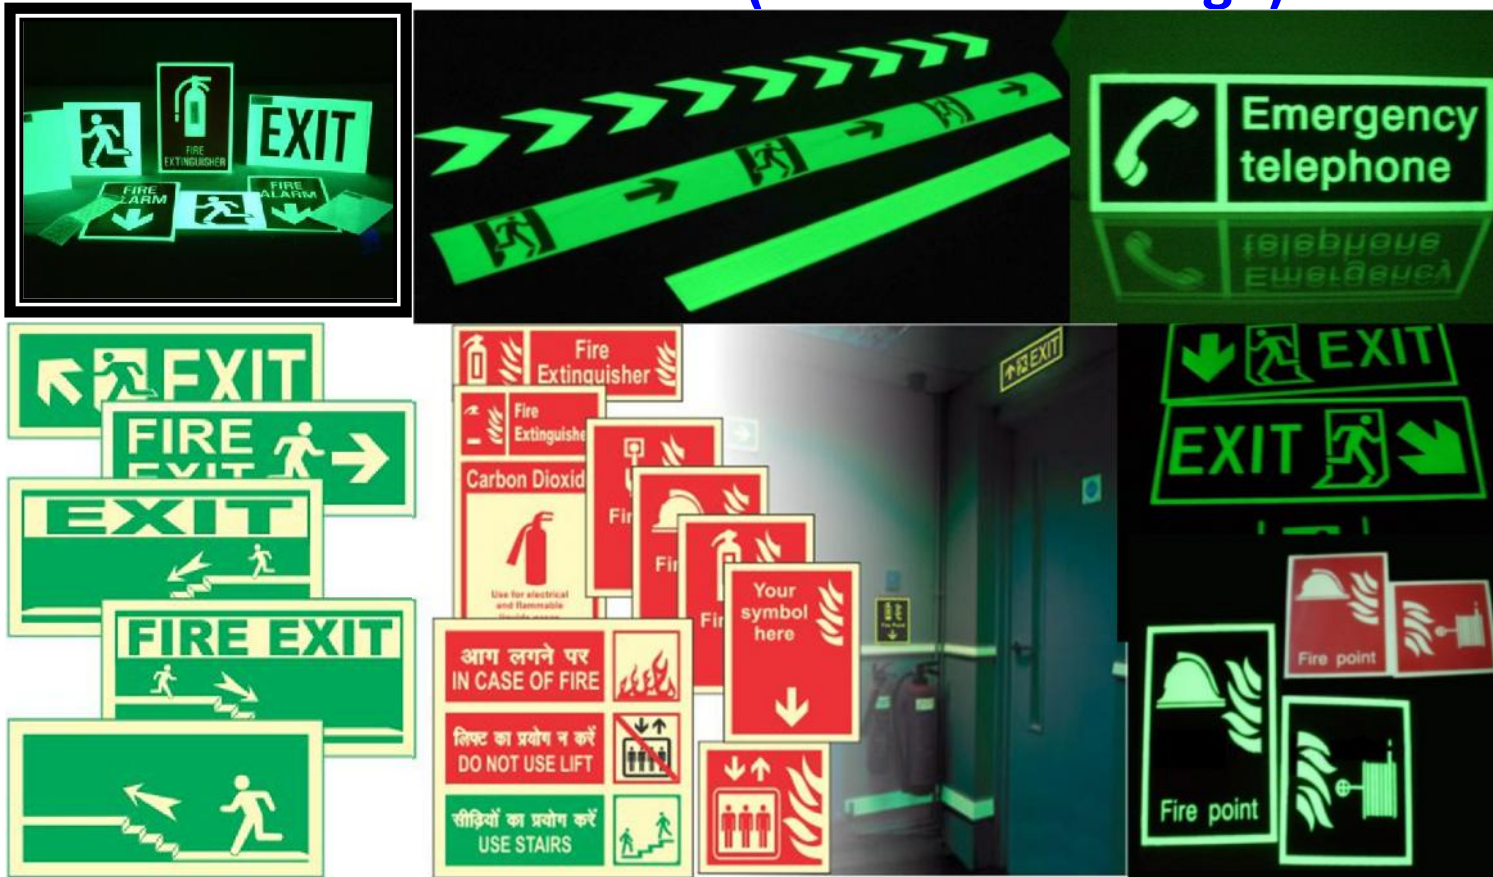

KRM Corporation LOTO & Safety Products
An ISO 9001:2008 Certified company CE Certified

Lockout & Tagout   Barrier System   Signs & Posters   Tapes   Road Safety Parking   Security   PPE   Doorseals & Windowseals

Postal Address: 615, Sec-15a, Faridabad- Haryana-NCR- India, Zip Code: 121007   Contact mail: lockout@krmcorporation.com

Photo luminescent (Glow – in dark sign)

KRM LOTO & Safety Products

lockout@krmcorporation.com, wadhwarajinder@gmail.com, krm.corp@yahoo.com, info@krmcorporation.com
www.krmcorporation.com, www.lockout.in
www.lockouttagouts.com, www.safetyloto.com

K-MCBL-Y-SS   **K-PIN OUT CB**   **HASP**

Contact No.: 0091 0129-4021 381
00 91 9810 291 381, 00 91 8800 544 881