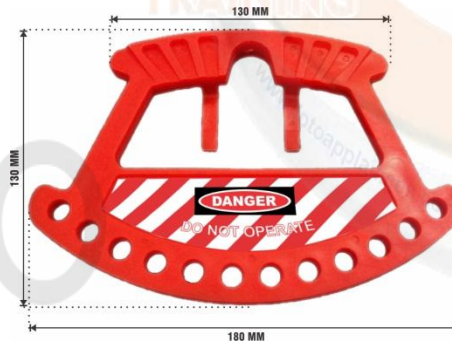

KRM-K-MPLH