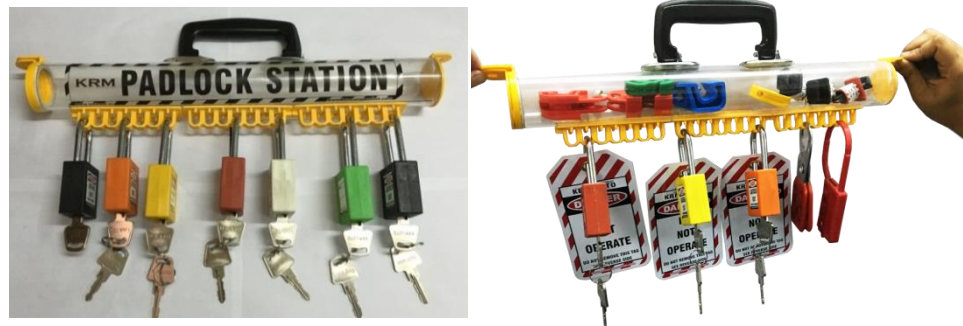

www.safetyloto.com

www.lockoutmaster.com

KRM LOTO LOCKABLE LOTO CARRY PERMIT CENTER / LOTO CARRY CENTER / LOTO PADLOCK CENTER/ PADLOCK TUBE

- LOTO Permit Document carry centre/holder made from hollow transparent tube
- Standard length of tube 380 mm and dia. 40 mm
- Portable handle on top side
- Lockable provision on side of tube to make safer and secure for inside contents.
- Fixed 3 layer of ABS material , each having 6 slot to hang material
- It can use for loto / key documentation/ permit holder/ information
- It can carry and hang on any surface .
- **It can supply with or without products.**
- **Note:** on requirement, long length with large dia. of tube can be made