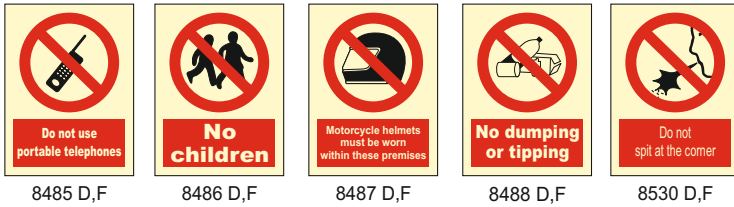

Some other signs

NOTE

Colour code - Red / Black

SIZE

- A=4"x4"
- C=6"x6"
- D=6"x8"
- E=8"x8"
- F=8"x10"

MATERIAL

Glow-in-the-dark

Self Adhesive
☒ vinyl

PVC
☒ rigid Sheet
0.7mm to 3mm

Processed hard
☒ Aluminum Sheet (1mm)