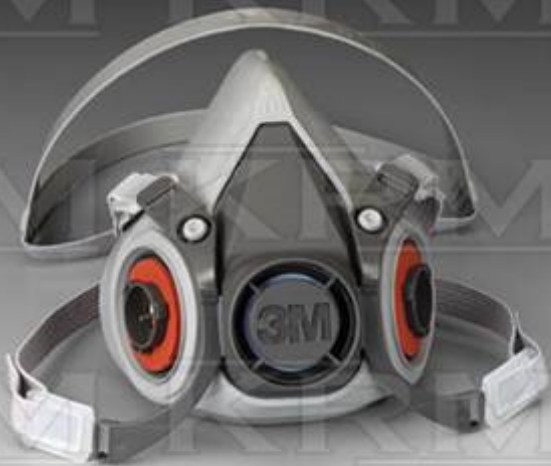

Full Face Mask & Cartridge

Face Protection

Smoke Hood

Powerful Halogen / LED combo hands free light

Hand Protection

Foot Protection

Fall Arresters

Harness