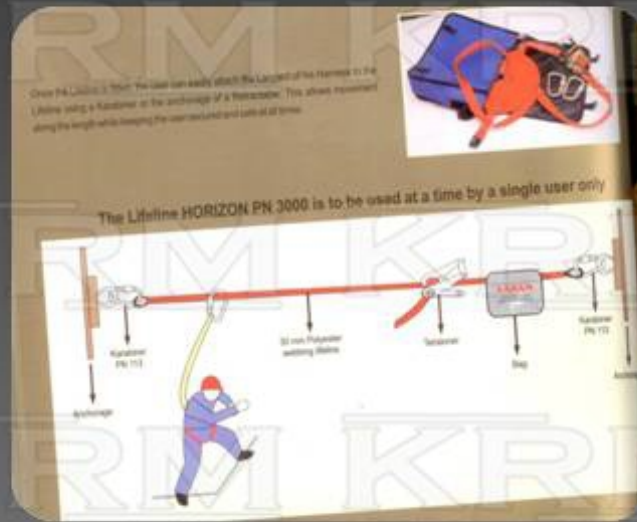

Full Face Mask & Cartridge

Face Protection

Smoke Hood

Powerful Halogen / LED combo hands free light

Hand Protection

Foot Protection

Fall Arresters

Harness

Electrical Arc Flash Shot

Horizontal Anchorage Lifeline & Anchorage Points

Rescue Stretcher

WELDINGSHIELD

Safety Net

Retractable Block

Eye Wash & Body Shower

Tripod Stand